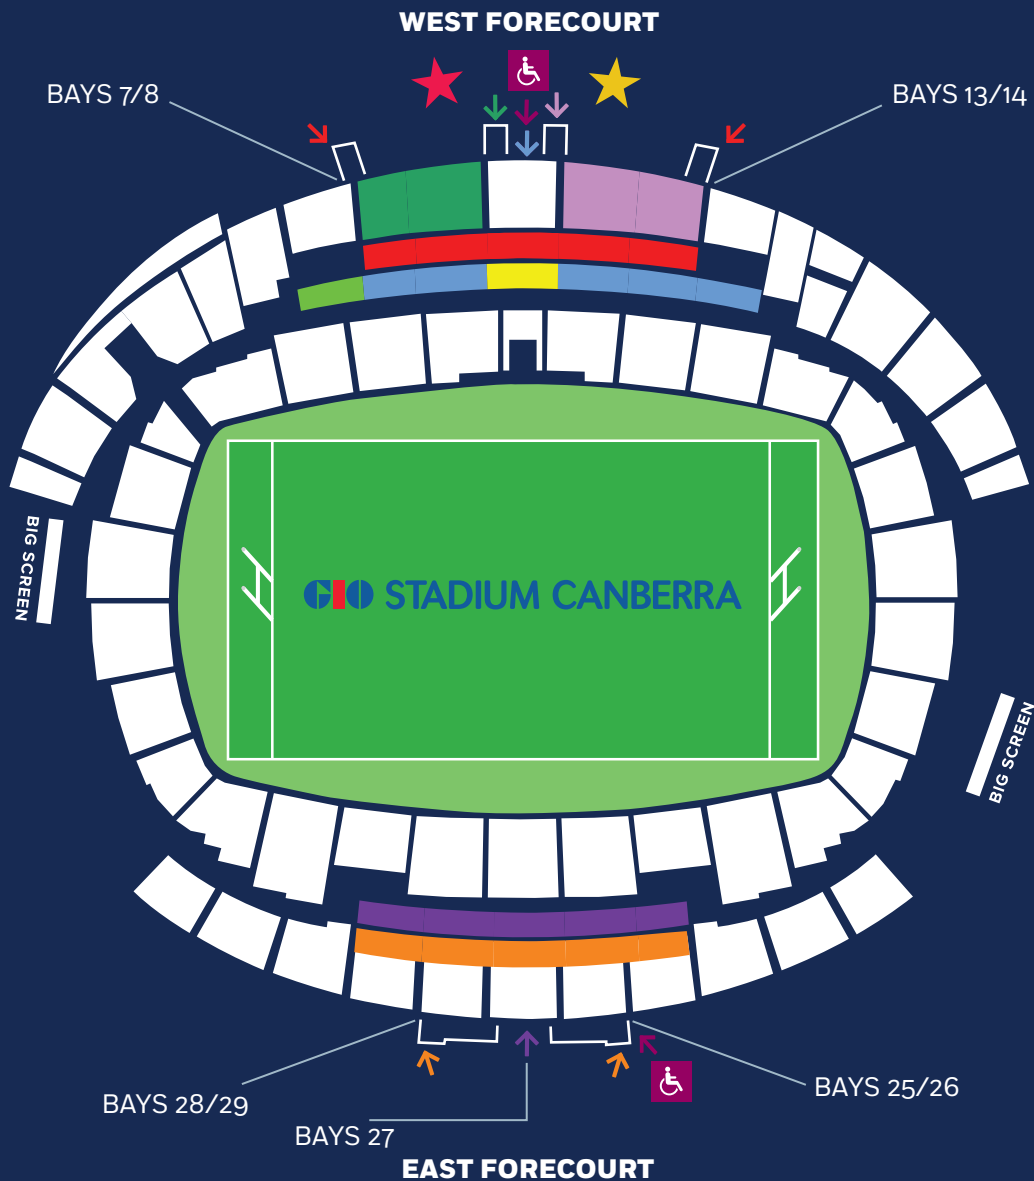

CORPORATE ENTRY

WEST PARKING
VIA HAYDON DRIVE
TAXI RANK

RAIDERS CORPORATE FACILITY MAP

WEST FORECOURT

EAST FORECOURT

CORPORATE ENTRY

BUS ACCESS
EAST PARKING
VIA GINNINDERRA DRIVE

- | | | |
|------|---------|---|
| WEST | GROUND | PROCEED BETWEEN STAIRS NEXT TO MAL MENINGA AND LAURIE DALEY STATUES. |
| | | <ul style="list-style-type: none"> PRIVATE SUITES DIRECTORS SUITE PREMIERSHIP ROOM |
| | LEVEL 4 | <p>ACCESS VIA STAIRS NEXT TO MAL MENINGA AND LAURIE DALEY STATUE.</p> <ul style="list-style-type: none"> NORTH LOUNGE LEGENDS LOUNGE <p>ACCESS VIA STAIRS NEAREST TO BAYS 7/8 OR BAYS 13/14.</p> <ul style="list-style-type: none"> OPEN BOXES |
| EAST | GROUND | DOWNSTAIRS NEAREST TO BAY 27. |
| | LEVEL 5 | <ul style="list-style-type: none"> PRIVATE SUITES <p>ACCESS VIA STAIRS NEAREST TO BAYS 25/26 OR BAYS 28/29.</p> <ul style="list-style-type: none"> OPEN BOXES |
| | | <ul style="list-style-type: none"> ACCESSIBLE ACCESS LAURIE DALEY STATUE MAL MENINGA STATUE |