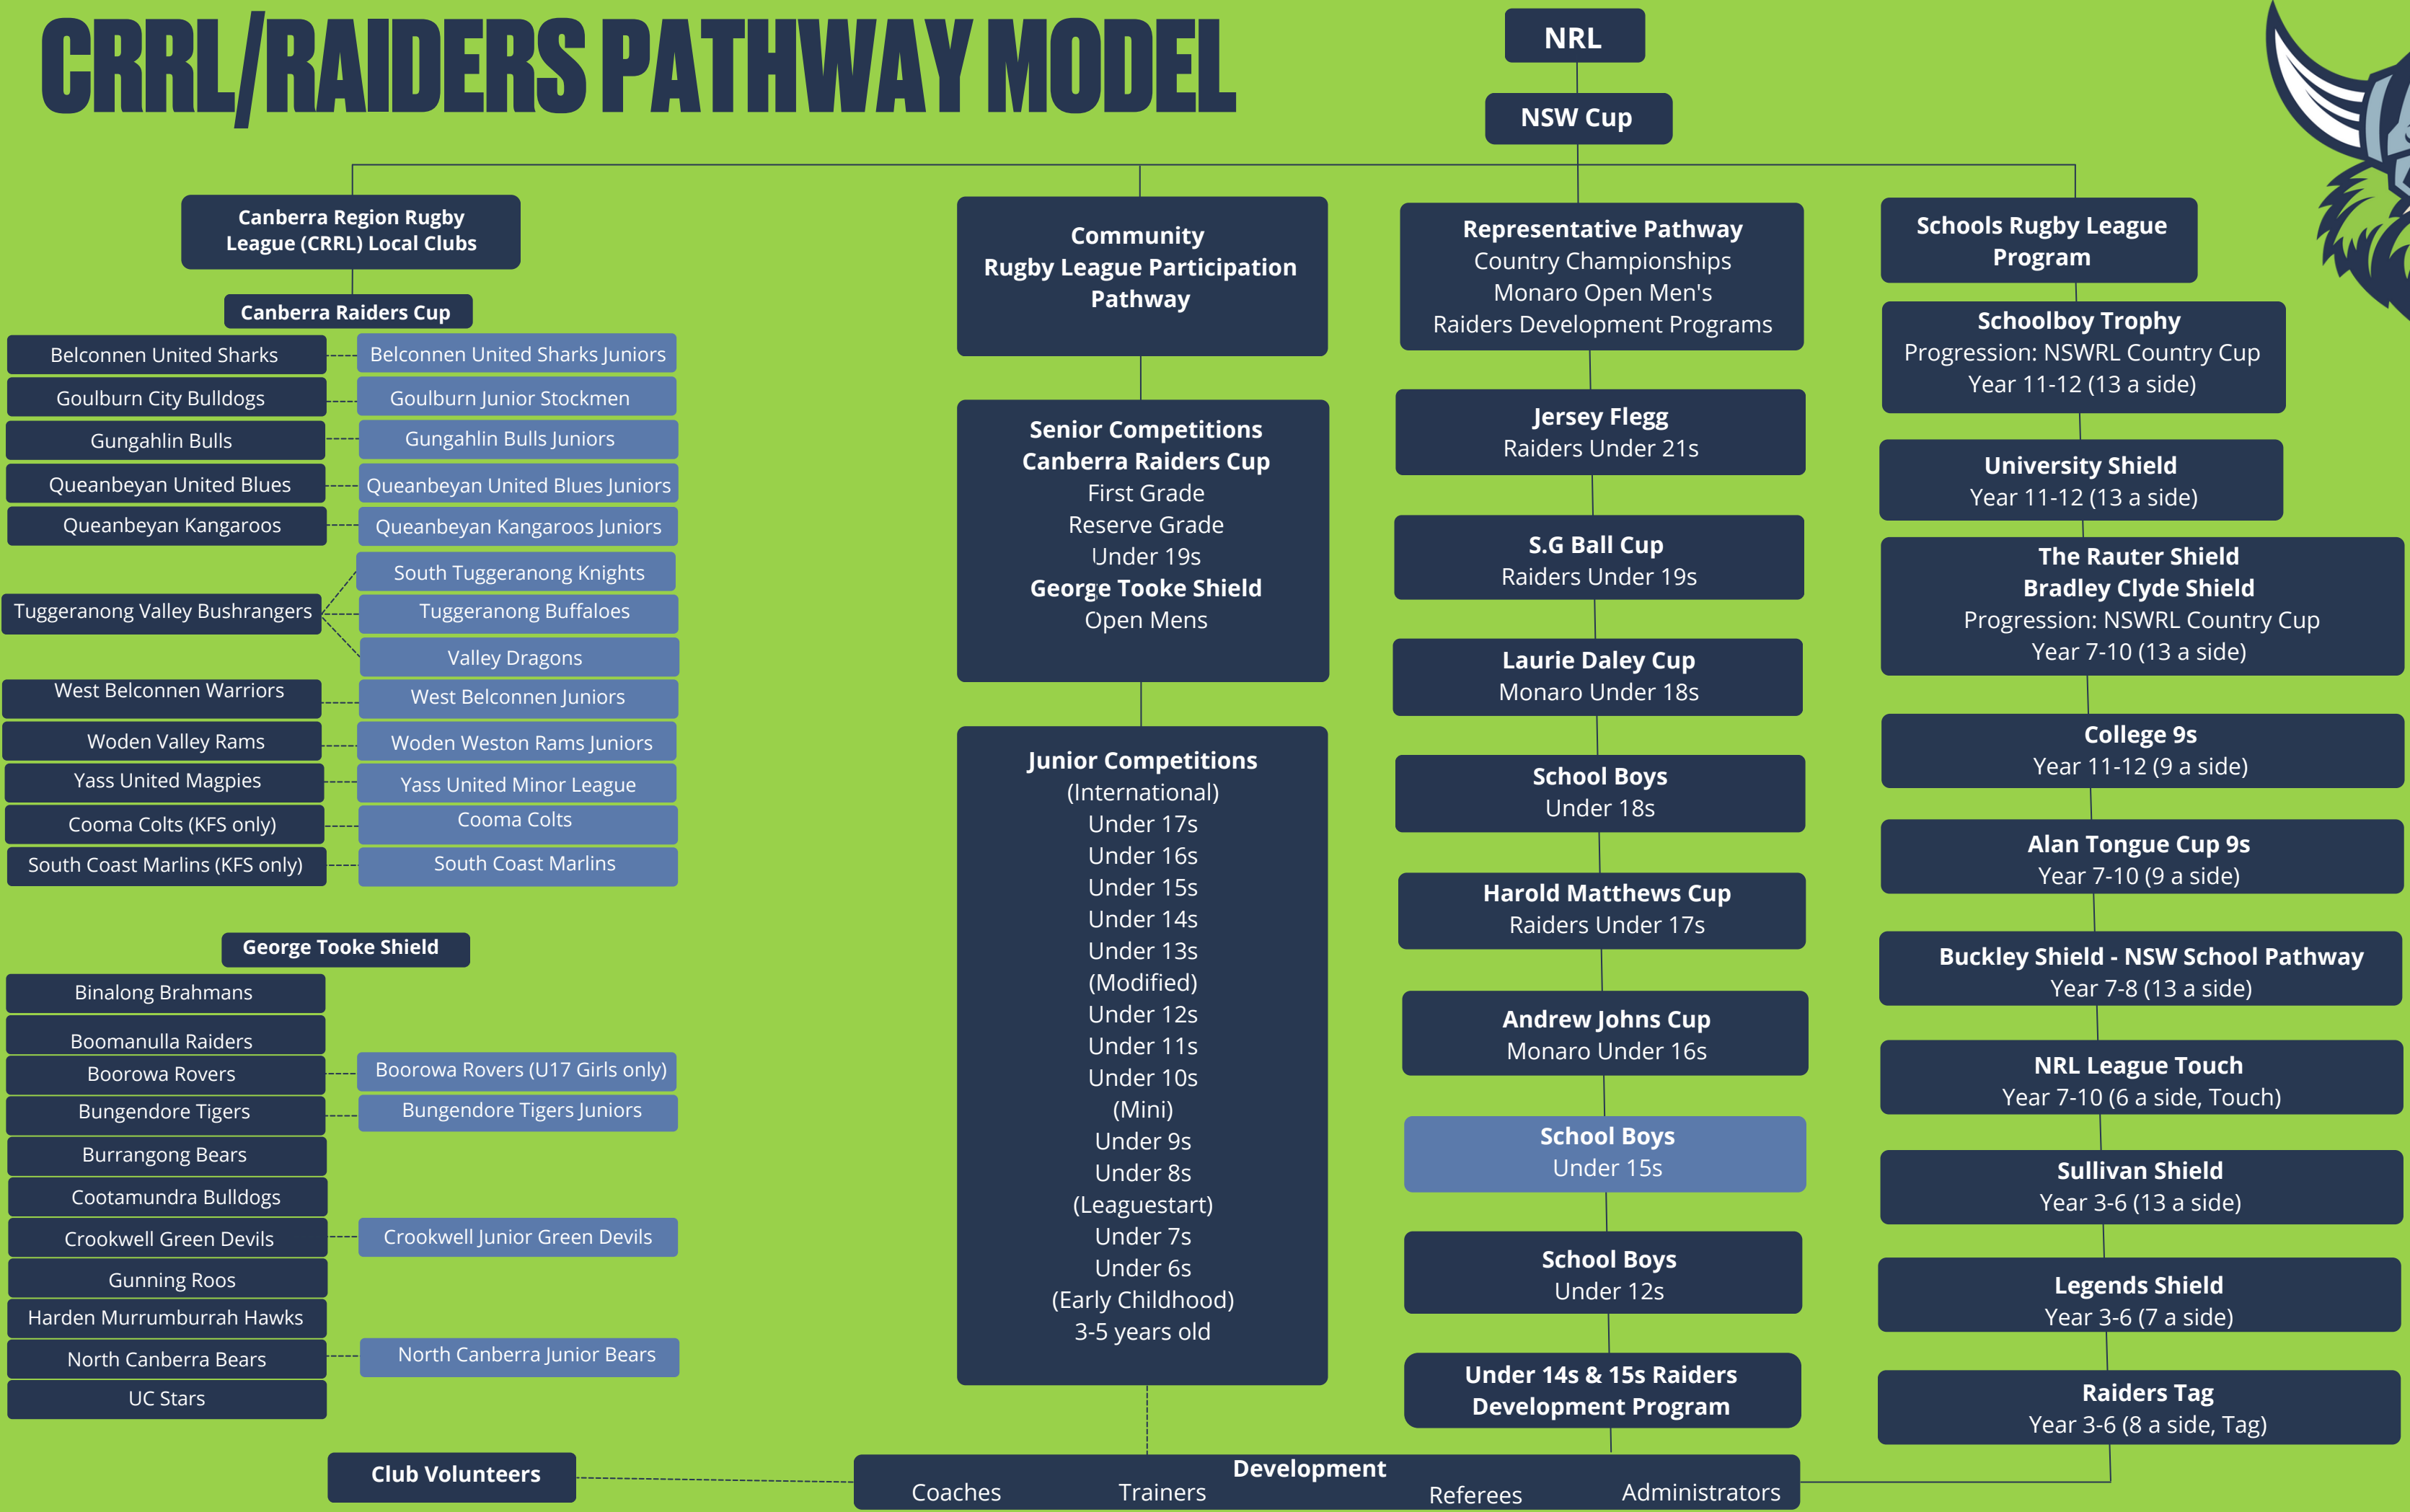

CRRL/RAIDERS PATHWAY MODEL

Canberra Region Rugby League (CRRL) Local Clubs

Canberra Raiders Cup

- Belconnen United Sharks --- Belconnen United Sharks Juniors
- Goulburn City Bulldogs --- Goulburn Junior Stockmen
- Gungahlin Bulls --- Gungahlin Bulls Juniors
- Queanbeyan United Blues --- Queanbeyan United Blues Juniors
- Queanbeyan Kangaroos --- Queanbeyan Kangaroos Juniors
- South Tuggeranong Knights
- Tuggeranong Valley Bushrangers --- Tuggeranong Buffaloes
- Valley Dragons
- West Belconnen Warriors --- West Belconnen Juniors
- Woden Valley Rams --- Woden Weston Rams Juniors
- Yass United Magpies --- Yass United Minor League
- Cooma Colts (KFS only) --- Cooma Colts
- South Coast Marlins (KFS only) --- South Coast Marlins

George Tooke Shield

- Binalong Brahmans
- Boomanulla Raiders
- Boorowa Rovers --- Boorowa Rovers (U17 Girls only)
- Bungendore Tigers --- Bungendore Tigers Juniors
- Burrangong Bears
- Cootamundra Bulldogs
- Crookwell Green Devils --- Crookwell Junior Green Devils
- Gunning Roos
- Harden Murrumburrah Hawks
- North Canberra Bears --- North Canberra Junior Bears
- UC Stars

Community Rugby League Participation Pathway

Senior Competitions Canberra Raiders Cup

- First Grade
- Reserve Grade
- Under 19s
- George Tooke Shield Open Mens

Junior Competitions

- (International)
- Under 17s
- Under 16s
- Under 15s
- Under 14s
- Under 13s (Modified)
- Under 12s
- Under 11s
- Under 10s (Mini)
- Under 9s
- Under 8s (Leaguestart)
- Under 7s
- Under 6s (Early Childhood)
- 3-5 years old