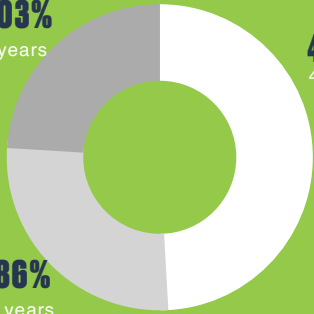

6,113

MALE PLAYERS

4,583

FEMALE PLAYERS

1,530

12.72% on 2021 numbers
AGE GROUP BREAK DOWN

24.03%

18+ years

49.10%

4-12 years

26.86%

13-17 years

42.52% on 2021 numbers
FEMALE REPRESENTATION

25%

Each weekend, approximately **178** games are played across **37** Venues
These games are facilitated by our **1756** club volunteers.