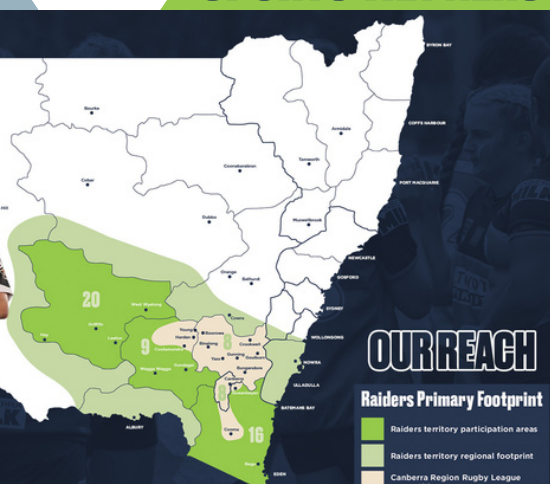

49.10%

4-12 years

26.86%

13-17 years

42.52% on 2021 numbers
FEMALE REPRESENTATION

25%

Each weekend, approximately **178** games are played across **37** Venues
These games are facilitated by our **1756** club volunteers.

36 CLUBS
20 SENIORS
16 JUNIORS

396 TEAMS
68 SENIORS
328 JUNIORS

545
ACCREDITED COACHES

95
REFEREES

303
ACCREDITED SPORTS TRAINERS

851*
INDIGENOUS PARTICIPANTS

59*
INCLUSIVE RUGBY LEAGUE

299*
MULTICULTURAL PARTICIPANTS

5850
PARTICIPATION IN SCHOOL EVENTS

CANBERRA REGION RUGBY LEAGUE

OUR REACH
Raiders Primary Footprint
Raiders territory regional footprint
Canberra Region Rugby League competition

VISIT RAIDERS.COM.AU/CRRL TO FIND YOUR LOCAL CLUB